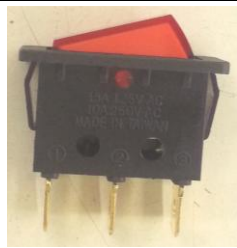

				
Rocker Sw	Rocker Sw/1P/ C/Off	Rocker Sw4Pin	Rocker/S 4Pin 220V Illumi	Rocker Sw 4PinWide
				
Rocker Sw Round	Rocker Sw 2Pin	Rocker Sw3P/C/off	R/Sw/6P/Illuminated	R/Sw/6P/C/off
				
Slide Sw3P	Slide Sw/6P	SlideSw3P	Slide Sw 6P	Slide Sw8P
				
Slide Sw6P	Sub Mini Toggle/Sw3P	Sub Mini Toggle Sw2P	Mini Toggle Sw3P	Mini Toggle Sw 6P
				
Mini T/Sw6P	Mini/Toggle Sw 6P/C/off	Mini/T/Sw9P	Mini/T/Sw12P	Mini/T/Sw/12P/c/off
				
Toggle Sw2P	Toggle/Sw6P	T/Sw6P	Toggle/Sw/3P/10A	Toggle/Sw3P/C/off/10A
				
Toggle/Sw/6P/10A	T/Sw/6P/10A/C/off	Bad Lamp/Sw	Rocker Sw/5Pin/DC20A	Sw128/6Pin

 Batos Radio & TV	 Batos Radio & TV	 Batos Radio & TV	 Batos Radio & TV	 Batos Radio & TV
 Batos Radio & TV	 Batos Radio & TV	 Batos Radio & TV	 Batos Radio & TV	 Batos Radio & TV
 Sub mini Micro sw	 Sub Mini Micro sw with plate	 Mini Micro sw	 Mini Micro sw with plate	 Mini micro sw with long plate
 MinMicro sw with roller	 Micro sw 2 pin	 Micro sw with plate	 Micro sw with roller	 Micro sw with roller
 Micro sw long plate	 Micro sw long roller	 Rsw 4Pin Illuminated	 Rsw Coff 6Pin Illum	 2x Rsw 6Pin Illuminated
 Rsw 4Pin Spr/Loaded	 Rsw 3Pin Spr/Load	 P/M-R/B 3A	 Tact 6x6x7mm	 Tact 6x6x13mm
 Tact 12x12x7.3mm	 Key Switch flat 2Pin	 Rubber boot 5mm	 Tsw C/off/3Pin Sp/Load	 Tsw C/off/6Pin Sp/Load

& TV

R/Sw /Illum220/Spole

Batos Radio & TV
batos.co.za

Rocker SP-C over

Batos Radio & TV

Rocker SP-ST+ Led

TV

TSw DP-DT Coff Spr/Load

Batos Radio & TV

Latching Sw 14x12x7mm
6A 30V DC 1A 250V AC

Rocker SW Push in Type

P/make -P/brake

Batos Radio & TV

batos.co.za

Tilt ball mini switch

Rocker Sw Sp-Dt Centre off